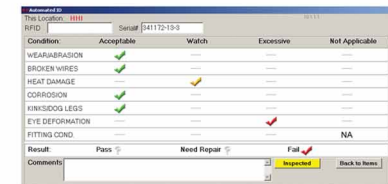

Automated ID Tools

IN THE FIELD:

Smart Phones

- By far the easiest way to:
- Control your inventory
 - Conduct inspections
 - Create and send inspection reports
 - Attach pictures to the inspections
 - Retrieve certification documents

SLR200 USB Scanner

No setup required
The SLR200 simply plugs into a computer / laptop

Automated ID Mobile

The Automated ID Mobile application is intuitive - easy to use - requires minimal training to operate.

THE MAIN SCREEN

THE INSPECTION SCREEN

DOCUMENTS

All documents are literally at your fingertips:

- Inspection reports
- Testing certificates
- Inventory reports
- Certificate of conformance
- Any other related documents or pictures