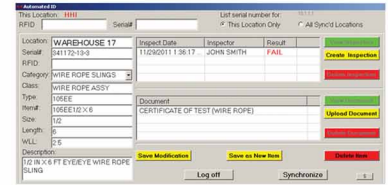

Automated ID Tools

IN THE FIELD:

Smart Phones

- By far the easiest way to:
- Control your inventory
 - Conduct inspections
 - Create and send inspection reports
 - Attach pictures to the inspections
 - Retrieve certification documents

SLR200 USB Scanner

No setup required
The SLR200 simply plugs into a computer / laptop

Automated ID Mobile

The Automated ID Mobile application is intuitive - easy to use - requires minimal training to operate.

THE MAIN SCREEN

THE INSPECTION SCREEN

DOCUMENTS

All documents are literally at your fingertips:

- Inspection reports
- Testing certificates
- Inventory reports
- Certificate of conformance
- Any other related documents or pictures